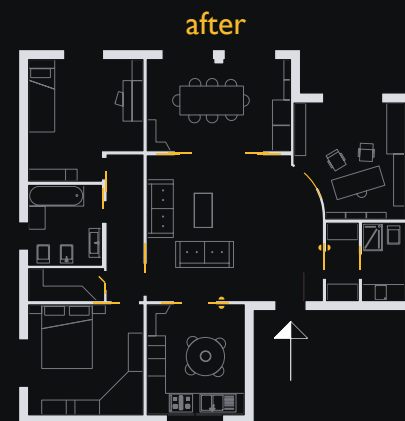

finishes

standard finish

ECLISSE

pocket door hardware systems

Two adjustable door stops

Sliding Carriages with ball bearings

- The unique trimless design of Eclisse combines visual appeal, strength and versatility for a commercial environment.
- The full height detail is designed to allow the under side of the track to finish with the ceiling, providing a smooth continuous flow from room to room.
- Offers a totally square set finish around the perimeter of the frame giving a seamless transition through living areas.
- Designed to provide the absolute minimum of detail giving the ability to completely conceal the door and give the impression that the door does not exist when open, and complete privacy when closed, adding a contemporary and architectural dimension to any project.

Pocket Systems Add extra space