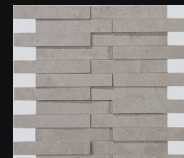

EVOLUTION COLLECTION

porcelain tile solutions

EVOLUTION

COLLECTION

GREY NATURAL
60x120
G-1496

GREY STRIATO
60x60
G-1330

GREY LAPPATO
60x60
G-1368

GREY STRIATO MOSAICO CROSSED
G-1822

GREY STRIATO
30x60
G-1258

GREY LAPPATO
30x60
G-1298

POLICROMATICO STRIATO MOSAICO CROSSED
G-1822

GREY STRIATO MOSAICO BRICK
G-1822

GREY LAPPATO MOSAICO
5x5
G-1688

Available Colors:
ANTHRACITE, BEIGE, BLACK, GREY, IVORY, MOSS, VISON and WHITE.