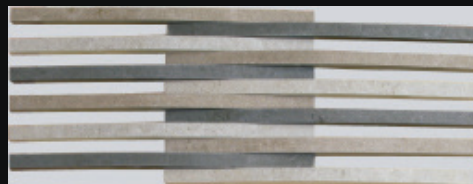

GREY STRIATO
30x60
G-1258

GREY LAPPATO
30x60
G-1298

POLICROMATICO STRIATO MOSAICO CROSSED
G-1822

GREY STRIATO MOSAICO BRICK
G-1822

GREY LAPPATO MOSAICO
5x5
G-1688

Available Colors:
ANTHRACITE, BEIGE, BLACK, GREY, IVORY, MOSS, VISON and WHITE.