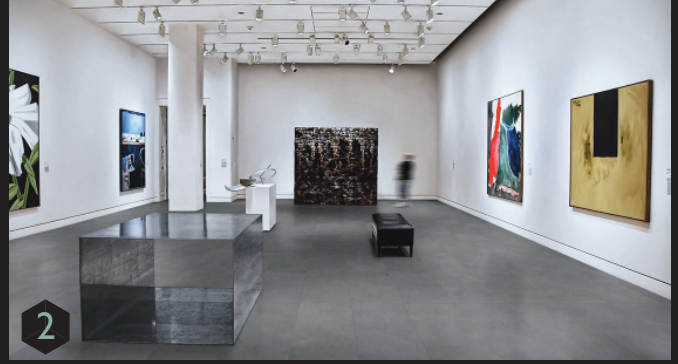

EVOLUTION COLLECTION

porcelain tile solutions

1

2

3

4

6

5

- 1 STRIATO 60x60
- 2 NATURAL 60x120
- 3 STRIATO MOSAICO
- 4 LAPPATO 60x60
- 5 STRIATO 60x60
- 6 LAPPATO 60x60

highlights

environment
interior
exterior

selection
8 colors
4 sizes

3 finishes

production
6 weeks

maximum size
width 24"
length 48"