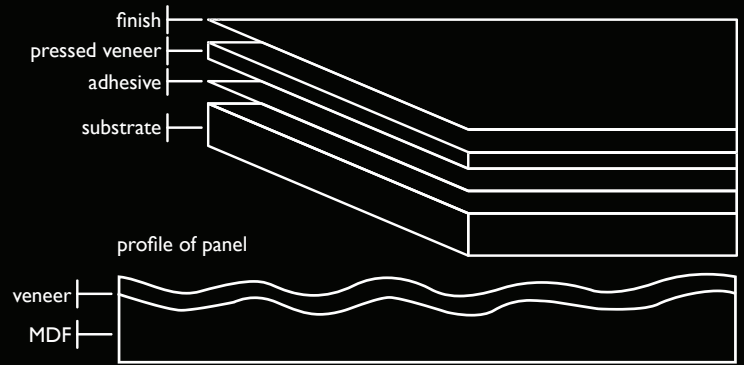

mi

PRENSA

embossed wood panels

W.TND.404	1
W.TND.404	2
W.TND.101	3
W.TND.601	4

mi

PRENSA embossed wood panels

applications
furniture
wall

environment
interior

fabrication type
panel
sheet

textures & finishes
unfinished
matte

dimensions
4ft x 8 ft
4ft x 10ft

a

b

c

d

a. Rio Largo