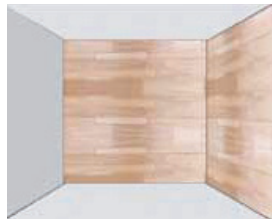

STRIATO MOSAICS

installation features

Striato Mosaics includes an interlocking modular system that provides a seamless installation for any size application. Each panel includes borders that enable the creation of smooth continuous transitions.

single wall

adjacent walls

profile view

ceiling

wall & ceilings

mount horizontally or vertically

Striato Mosaics interlocking system is designed to be trimmed with or without the use of the end border based on your needs. This options provides an additional layer of customization when sizing and installing the material.