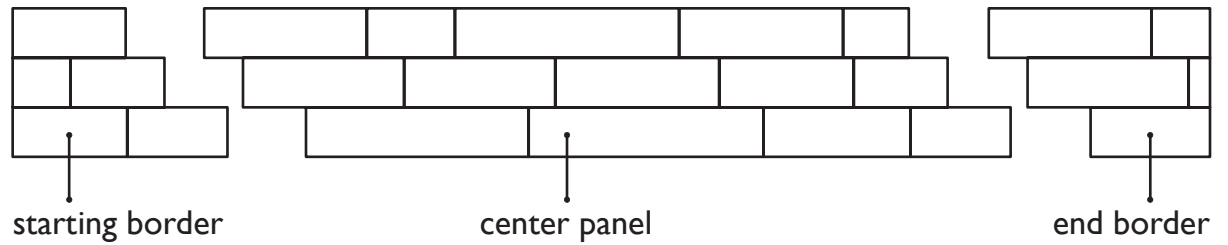

STRIATO MOSAICS

installation features

Striato Mosaics includes an interlocking modular system that provides a seamless installation for any size application. Each panel includes borders that enable the creation of smooth continuous transitions.

single wall

adjacent walls

profile view

ceiling

wall & ceilings

mount horizontally or vertically

Striato Mosaics interlocking system is designed to be trimmed with or without the use of the end border based on your needs. This options provides an additional layer of customization when sizing and installing the material.

Trim without Border End

Trim with Border End