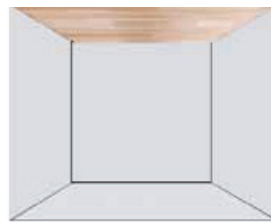

STRIATO MOSAICS

installation features

Striato Mosaics includes an interlocking modular system that provides a seamless installation for any size application. Each panel includes borders that enable the creation of smooth continuous transitions.

single wall

adjacent walls

profile view

ceiling

wall & ceilings

mount horizontally or vertically

Striato Mosaics interlocking system is designed to be trimmed with or without the use of the end border based on your needs. This options provides an additional layer of customization when sizing and installing the material.