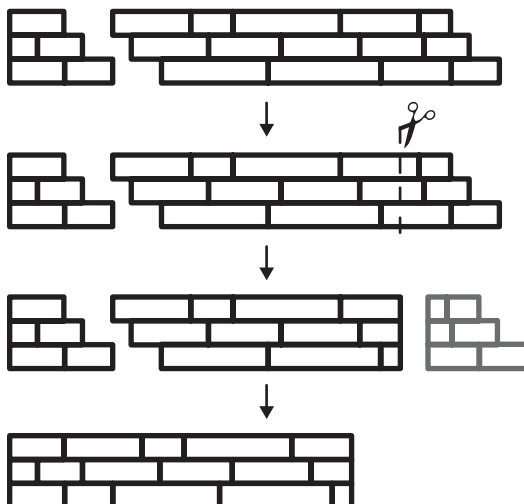

STRIATO MOSAICS

installation features

Striato Mosaics includes an interlocking modular system that provides a seamless installation for any size application. Each panel includes borders that enable the creation of smooth continuous transitions.

single wall

adjacent walls

profile view

ceiling

wall & ceilings

mount horizontally or vertically

Striato Mosaics interlocking system is designed to be trimmed with or without the use of the end border based on your needs. This options provides an additional layer of customization when sizing and installing the material.

Trim without Border End

Trim with Border End