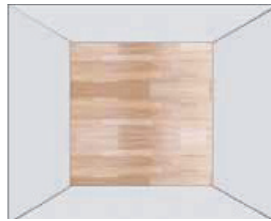

STRIATO MOSAICS

installation features

Striato Mosaics includes an interlocking modular system that provides a seamless installation for any size application. Each panel includes borders that enable the creation of smooth continuous transitions.

single wall

adjacent walls

profile view

ceiling

wall & ceilings

mount horizontally or vertically

Striato Mosaics interlocking system is designed to be trimmed with or without the use of the end border based on your needs. This options provides an additional layer of customization when sizing and installing the material.